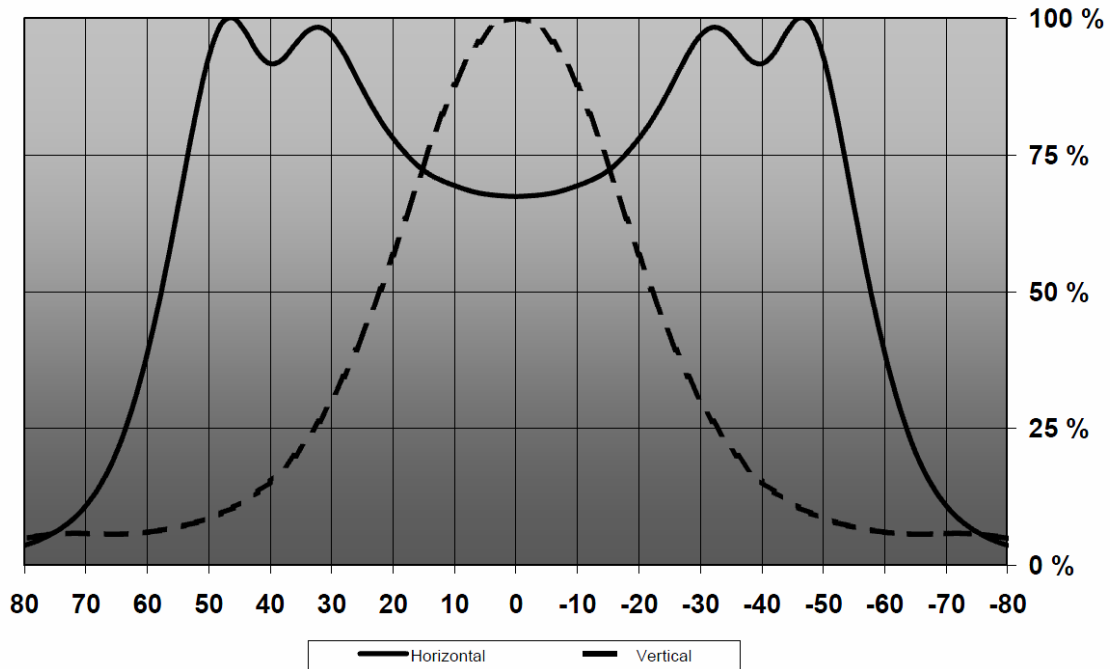

MEASUREMENT DATA

Relative Intensity of C10926_Strada-B-XP

© Ledil Oy – PRELIMINARY - Subject to change without prior notice