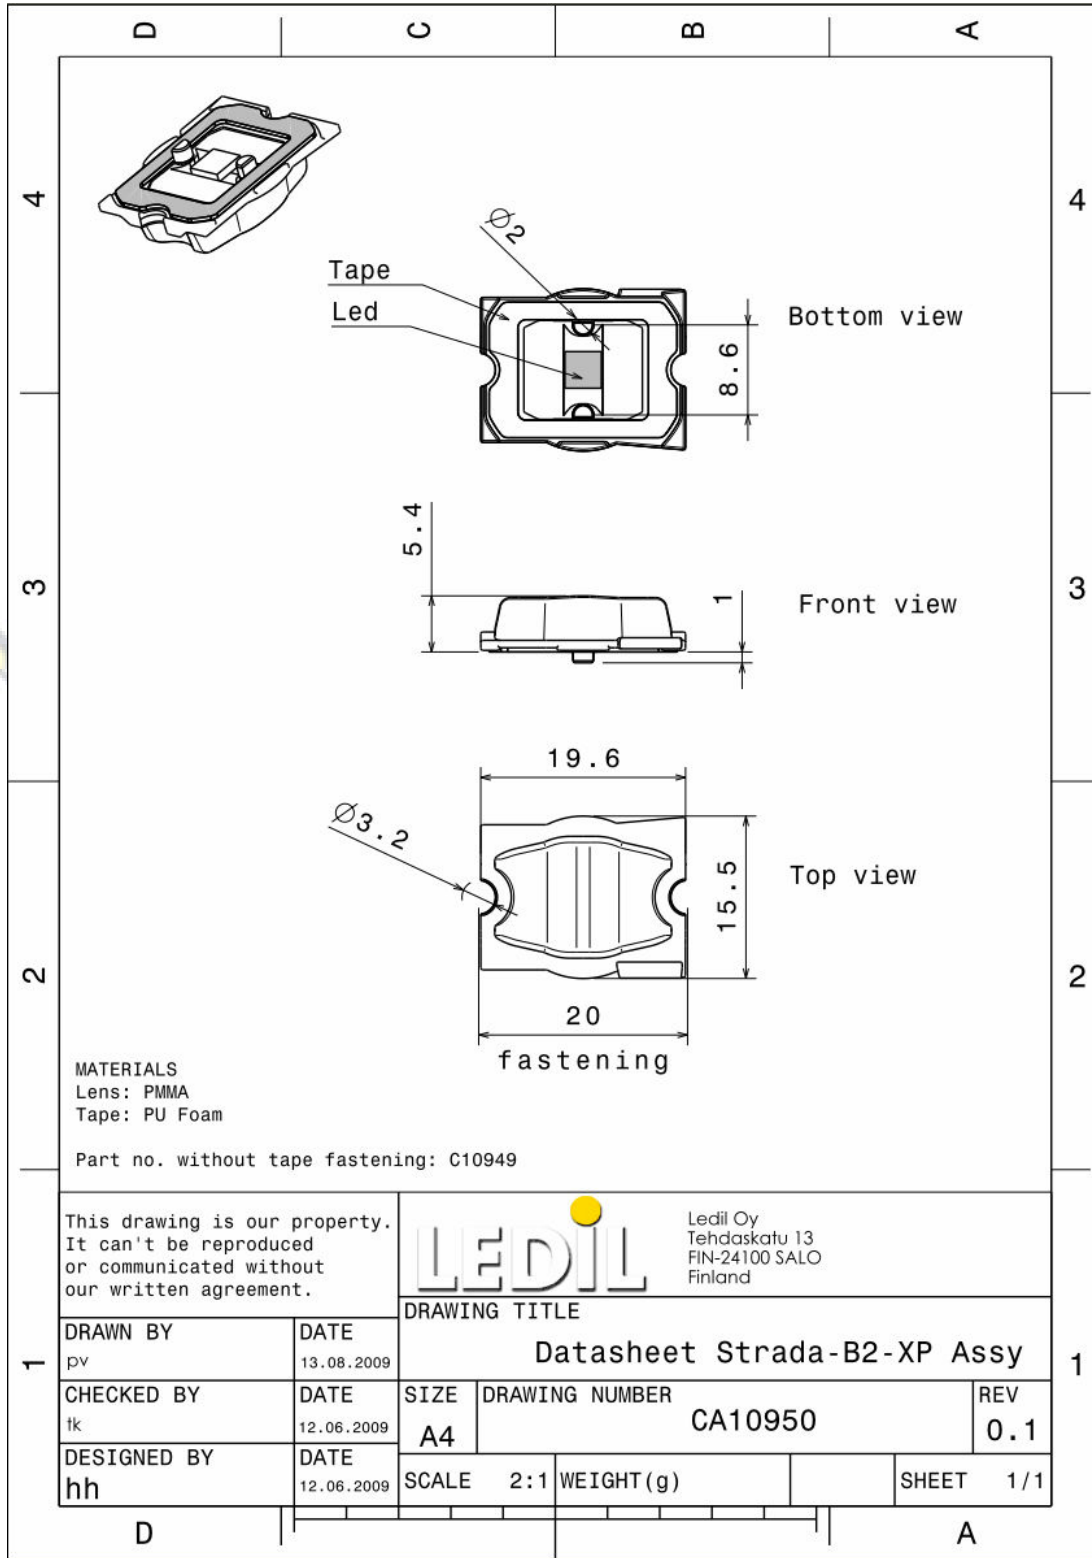

DRAWINGS

© Ledil Oy – PRELIMINARY - Subject to change without prior notice